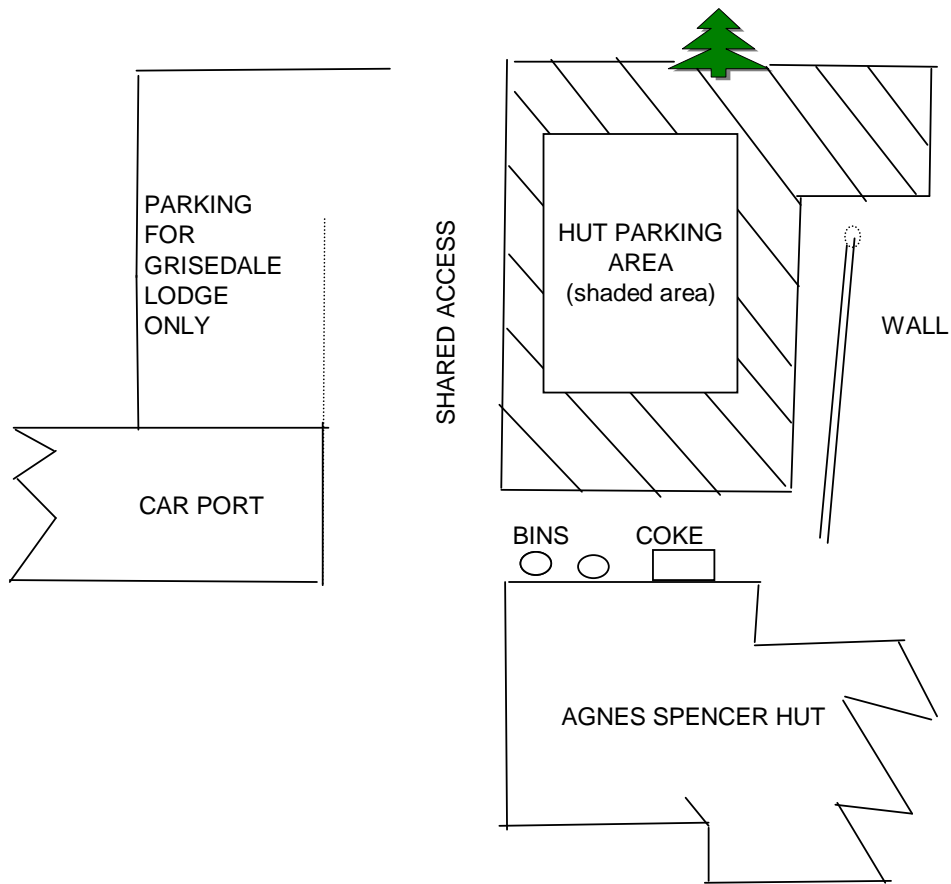

Cleveland Mountaineering Club Agnes Spencer Memorial Hut - Grisedale Bridge, Glenridding

PARKING ARRANGEMENTS

VERY IMPORTANT

Car parking arrangements at the Hut must comply with those shown below.
This is essential to maintain good working relations with our neighbours.

With sensible parking it is possible to park 7 or 8 cars at the Hut. However, if you have more cars with you then you must take them back across the main road and park them in the lane end leading up to Helvellyn. Thankyou