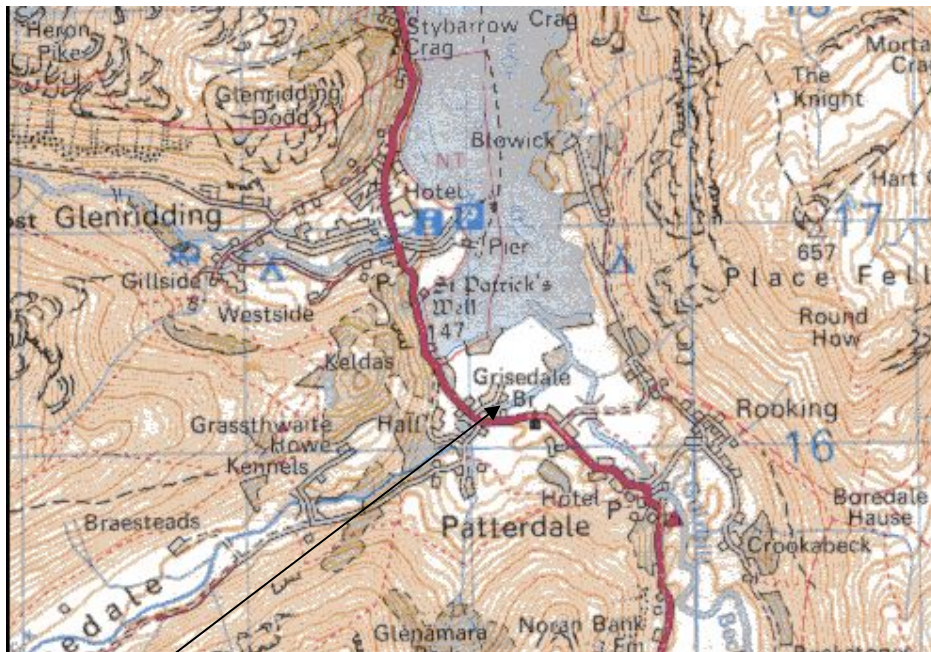

# HUT LOCATION

**Agnes Spencer Memorial Hut  
Cleveland Mountaineering Club  
Grisedale Bridge  
Glenridding  
Penrith  
CA11 0PJ**

**Agnes Spencer Memorial Hut**

**Grid Ref – NY 391162**